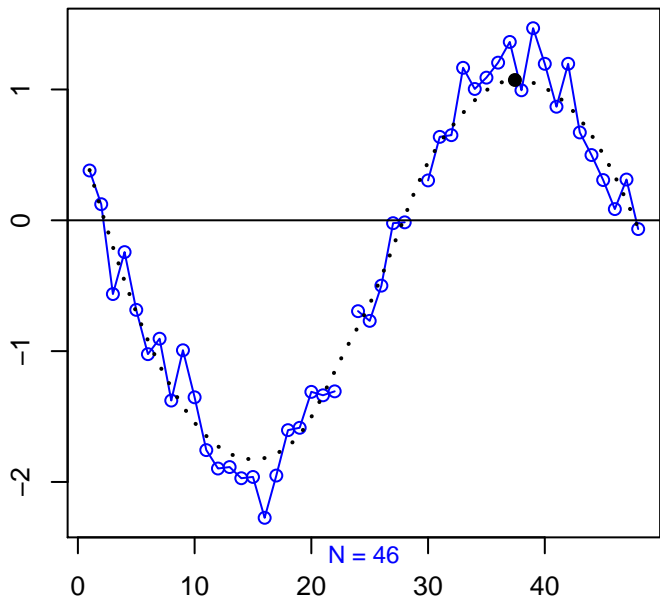

### Bozdech's Probe i3518\_1

### Time Interval Variability

### Lomb-Scargle Periodogram

Period at Peak = 45.7 hours

### Peak Significance

$p = 1.48e-008$  at Peak