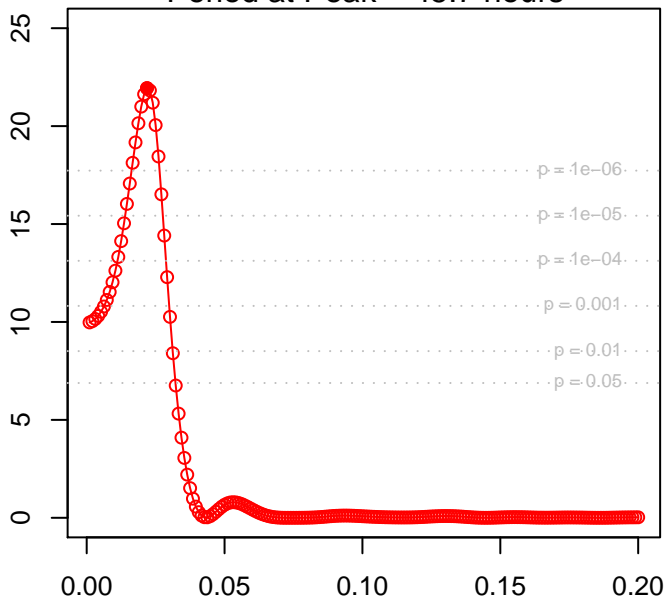

### Bozdech's Probe i3518\_1

### Time Interval Variability

### Lomb-Scargle Periodogram

Period at Peak = 45.7 hours

### Peak Significance

$p = 1.48e-008$  at Peak