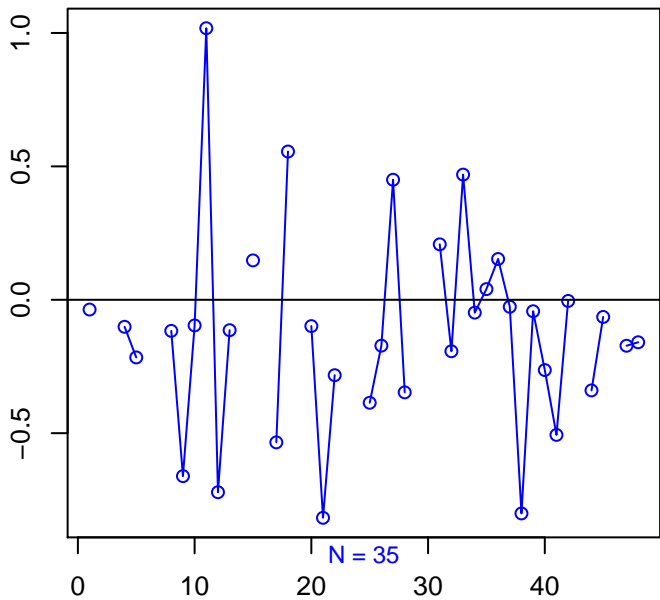

Bozdech's Probe j167_5

Time Interval Variability

Lomb-Scargle Periodogram

Period at Peak = 17.8 hours

Peak Significance

$p = 0.998$ at Peak