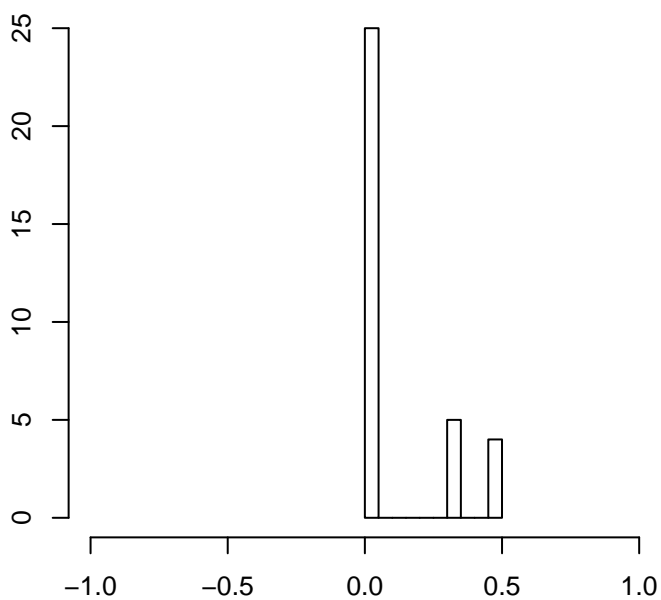

Bozdech's Probe j167_5

Time Interval Variability

Lomb-Scargle Periodogram

Period at Peak = 17.8 hours

Peak Significance

$p = 0.998$ at Peak