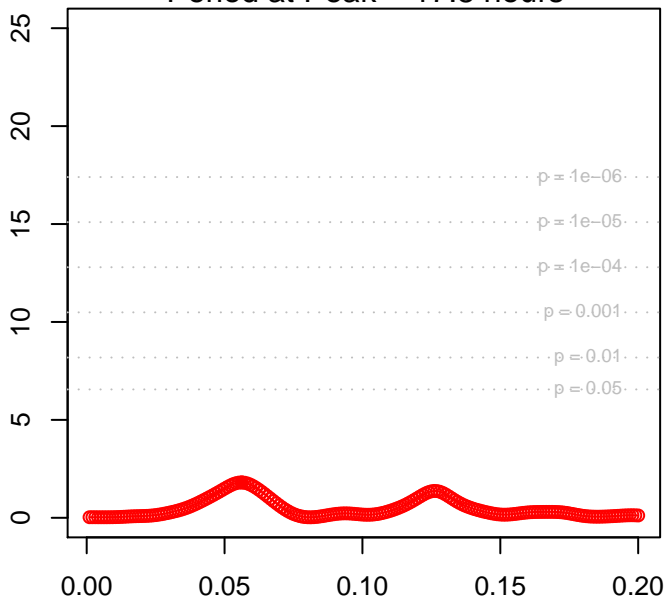

Bozdech's Probe j167_5

Time Interval Variability

Lomb-Scargle Periodogram

Period at Peak = 17.8 hours

Peak Significance

$p = 0.998$ at Peak