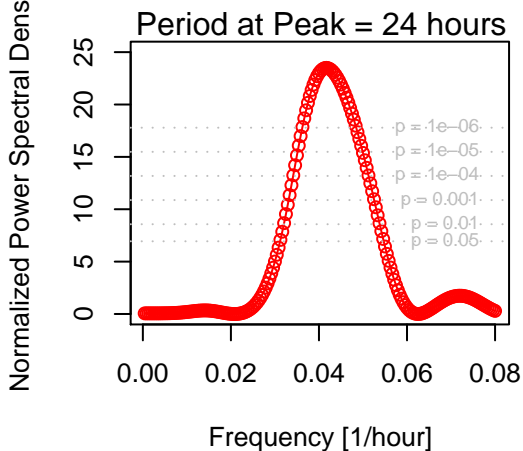

Cosine Curve (N=48)

Lomb-Scargle Periodogram

Peak Significance

Cosine Curve (N=48)

Lomb-Scargle Periodogram

Peak Significance