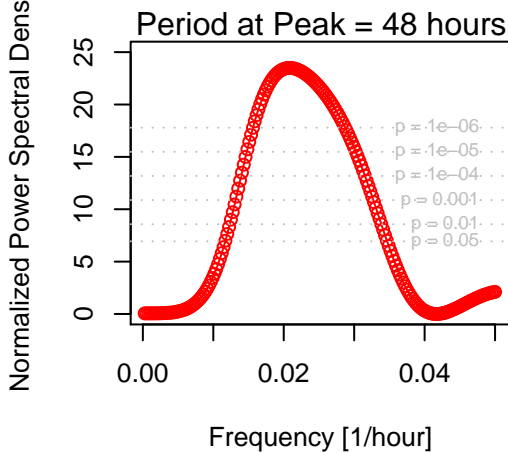

Cosine Curve (N=48)

Lomb-Scargle Periodogram

Peak Significance

Cosine Curve (N=48)

Lomb-Scargle Periodogram

Peak Significance