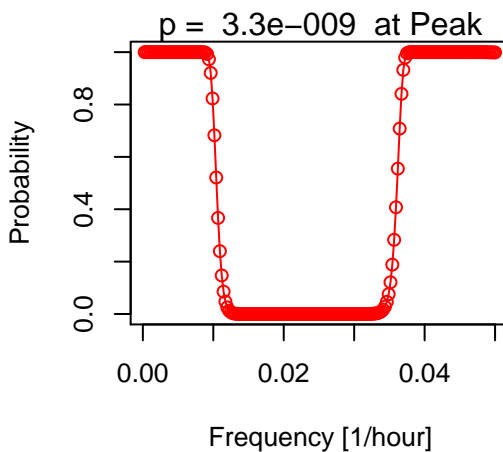

Cosine Curve (N=48)

Lomb-Scargle Periodogram

Peak Significance

Cosine Curve (N=48)

Lomb-Scargle Periodogram

Peak Significance