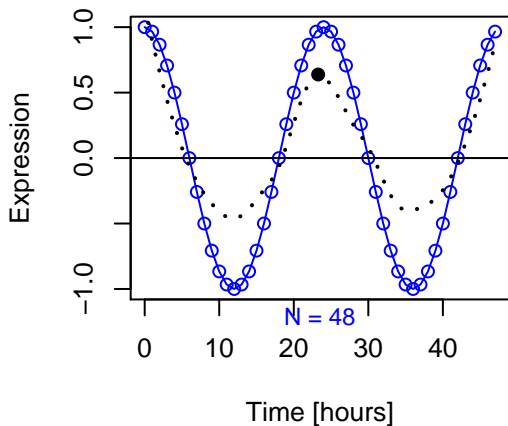

Cosine Curve (N=48)

Lomb-Scargle Periodogram

Peak Significance

Cosine Curve (N=48)

Lomb-Scargle Periodogram

Peak Significance