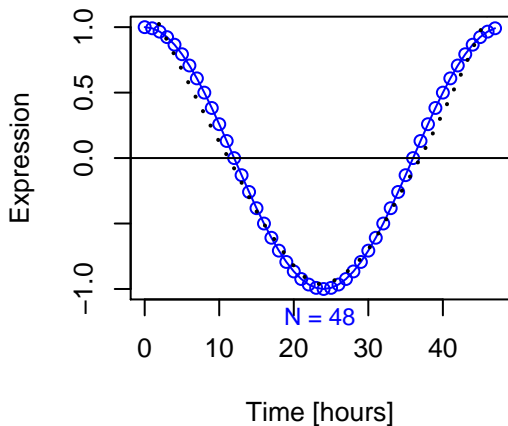

Cosine Curve (N=48)

Lomb-Scargle Periodogram

Peak Significance

Cosine Curve (N=48)

Lomb-Scargle Periodogram

Peak Significance