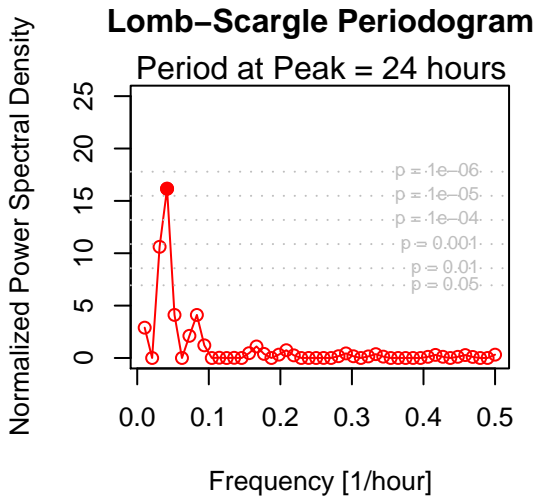

duty cycle: 1/2

Lomb-Scargle Periodogram

Peak Significance

duty cycle: 2/3

duty cycle: 5/6

duty cycle: 11/12

Lomb-Scargle Periodogram

Peak Significance