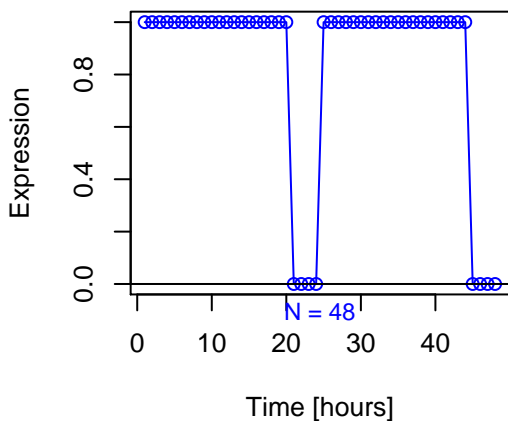

duty cycle: 1/2

Lomb-Scargle Periodogram

Peak Significance

duty cycle: 2/3

duty cycle: 5/6

duty cycle: 11/12

Lomb-Scargle Periodogram

Peak Significance