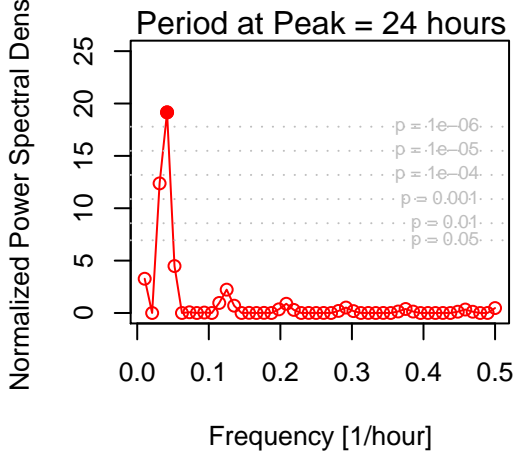

duty cycle: 1/2

Lomb-Scargle Periodogram

Peak Significance

duty cycle: 2/3

duty cycle: 5/6

duty cycle: 11/12

Lomb-Scargle Periodogram

Peak Significance