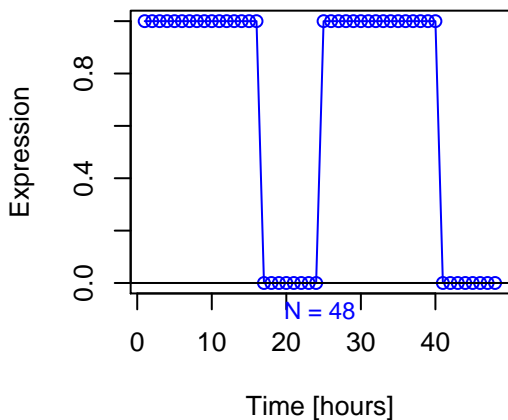

duty cycle: 1/2

Lomb-Scargle Periodogram

Peak Significance

duty cycle: 2/3

duty cycle: 5/6

duty cycle: 11/12

Lomb-Scargle Periodogram

Peak Significance