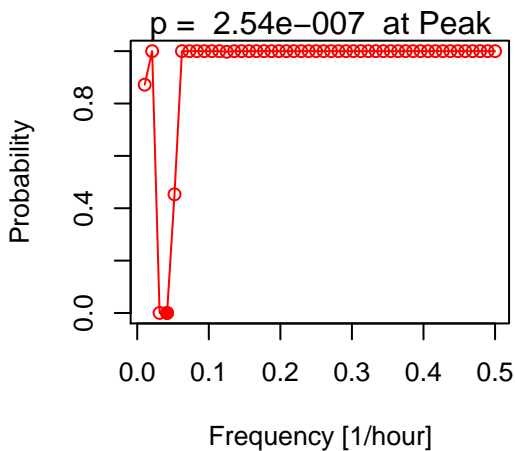

duty cycle: 1/2

Lomb-Scargle Periodogram

Peak Significance

duty cycle: 2/3

duty cycle: 5/6

duty cycle: 11/12

Lomb-Scargle Periodogram

Peak Significance