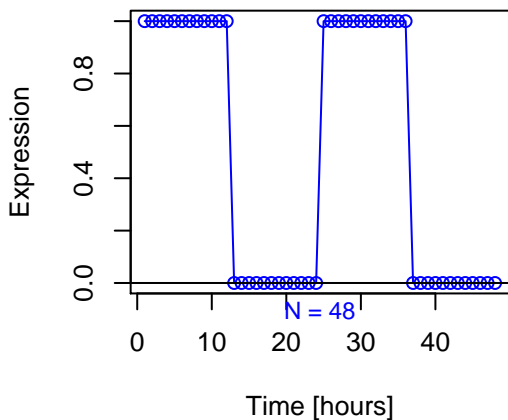

duty cycle: 1/2

Lomb-Scargle Periodogram

Peak Significance

duty cycle: 2/3

duty cycle: 5/6

duty cycle: 11/12

Lomb-Scargle Periodogram

Peak Significance