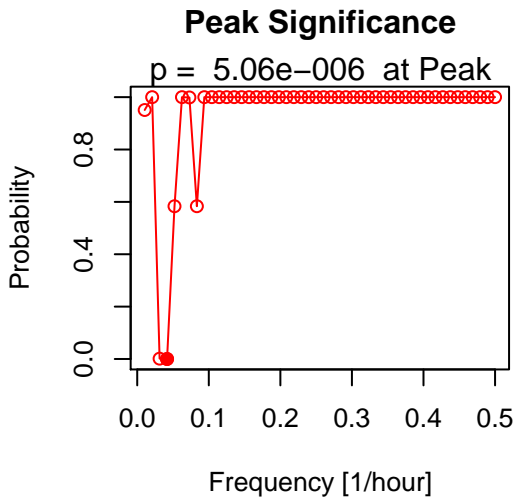

duty cycle: 1/2

Lomb-Scargle Periodogram

Peak Significance

duty cycle: 2/3

duty cycle: 5/6

duty cycle: 11/12

Lomb-Scargle Periodogram

Peak Significance