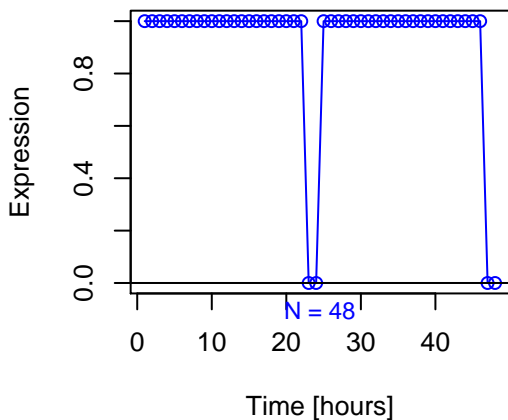

duty cycle: 1/2

Lomb-Scargle Periodogram

Peak Significance

duty cycle: 2/3

duty cycle: 5/6

duty cycle: 11/12

Lomb-Scargle Periodogram

Peak Significance