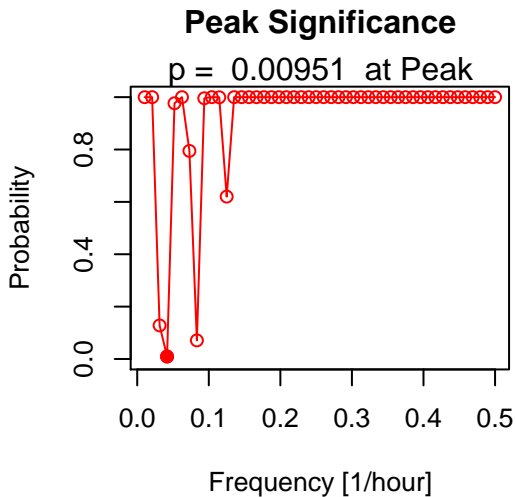

duty cycle: 1/2

Lomb-Scargle Periodogram

Peak Significance

duty cycle: 2/3

duty cycle: 5/6

duty cycle: 11/12

Lomb-Scargle Periodogram

Peak Significance