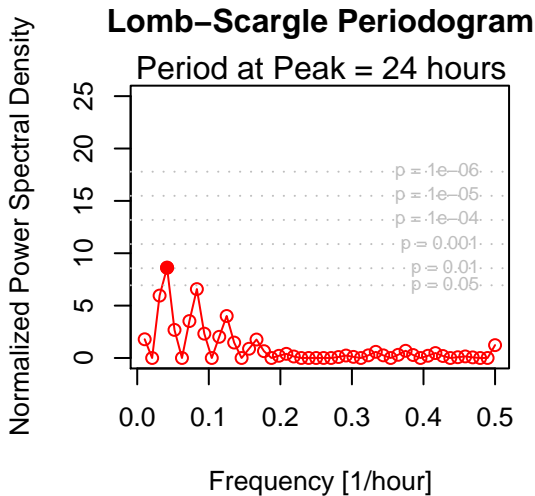

duty cycle: 1/2

Lomb-Scargle Periodogram

Peak Significance

duty cycle: 2/3

duty cycle: 5/6

duty cycle: 11/12

Lomb-Scargle Periodogram

Peak Significance