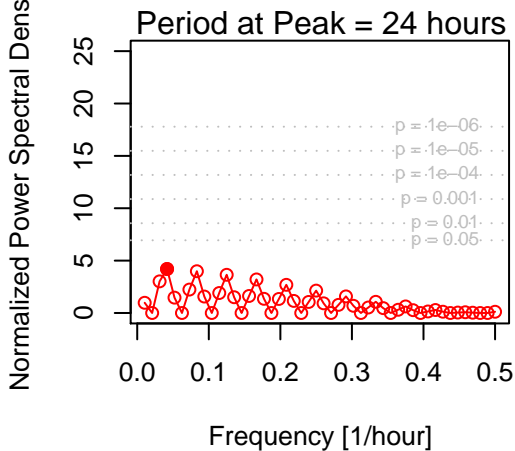

duty cycle: 1/2

Lomb-Scargle Periodogram

Peak Significance

duty cycle: 2/3

duty cycle: 5/6

duty cycle: 11/12

Lomb-Scargle Periodogram

Peak Significance